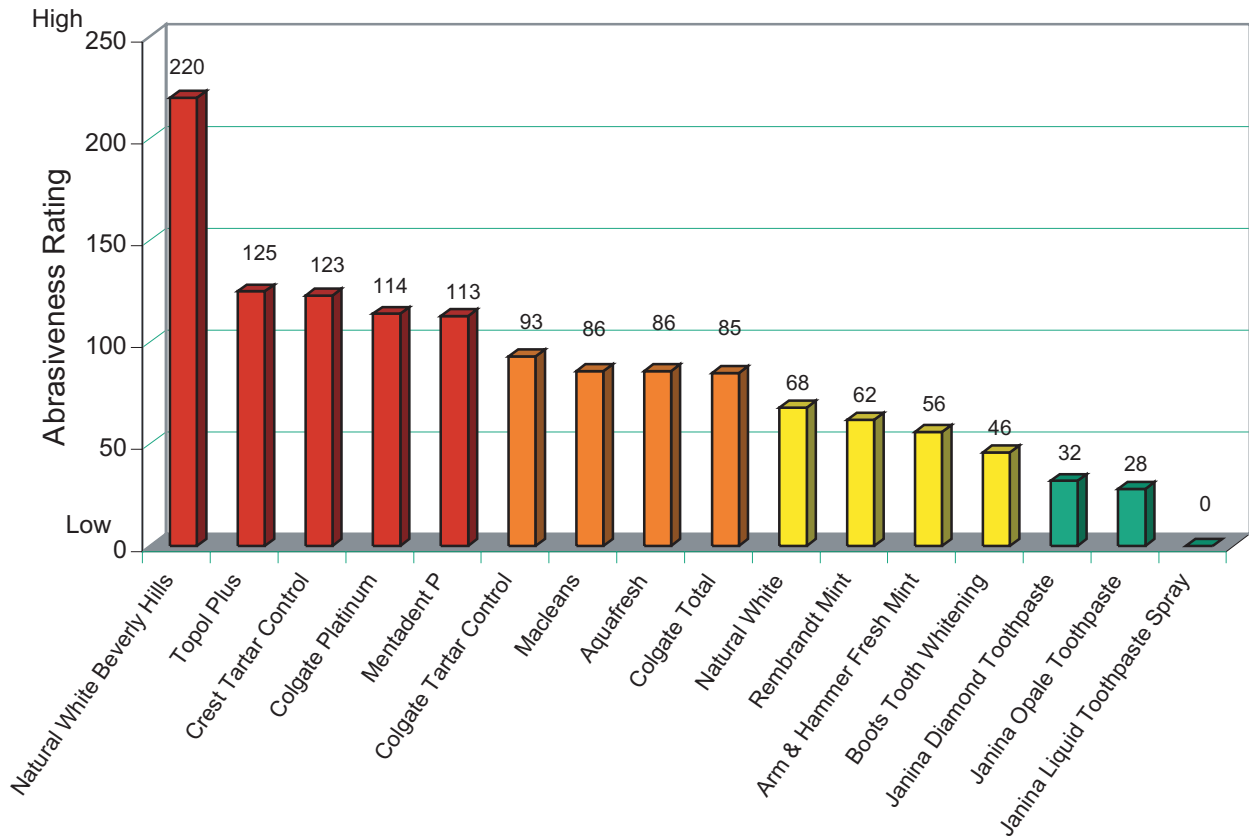

Relative Dentine Abrasion Levels

■ Natural White Beverly Hills	■ Topol Plus
■ Crest Tartar Control	■ Colgate Platinum
■ Mentadent P	■ Colgate Tartar Control
■ Macleans	■ Aquafresh
■ Colgate Total	■ Natural White
■ Rembrandt Mint	■ Arm & Hammer Fresh Mint
■ Boots Tooth Whitening	■ Janina Diamond Toothpaste
■ Janina Opale Toothpaste	■ Janina Liquid Toothpaste Spray

NAME OF TOOTHPASTE	RDA
Natural White Beverly Hills	220
Topol Plus	125
Crest Tartar Control	123
Colgate Platinum	114
Mentadent P	113
Colgate Tartar Control	93
Macleans	86
Aquafresh	86
Colgate Total	85
Natural White	68
Rembrandt Mint	62
Arm & Hammer Fresh Mint	56
Boots Tooth Whitening	46
Janina Diamond Toothpaste	32
Janina Opale Toothpaste	28
Janina Liquid Toothpaste Spray	0